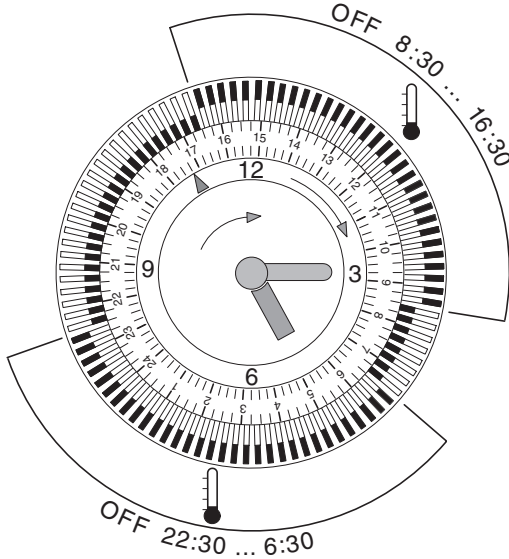

6 720 611 792-10.1R

3.5