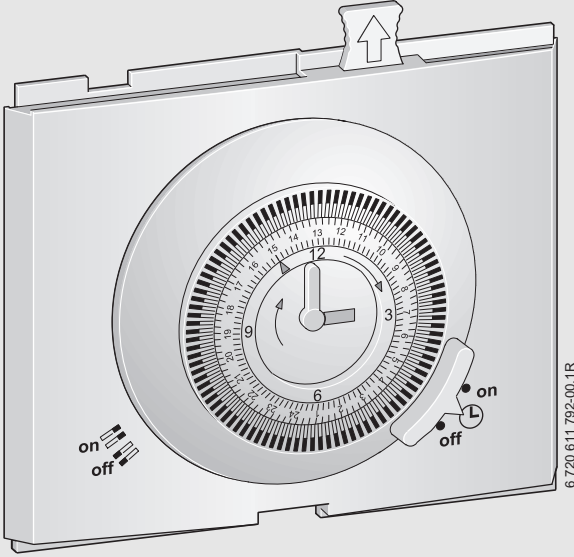

7716 192 036 24 Hour

MT 10

8 716 106 641 GB (04.09) Gm

Safety Instructions

- ▶ These instructions must be observed to ensure proper functioning of the timer.
- ▶ The timer should only be fitted by an approved installer.
- ▶ The timer must not be connected to the 230 V mains supply.

CAUTION, ISOLATE MAINS ELECTRICITY SUPPLY BEFORE STARTING ANY WORK AND OBSERVE ALL RELEVANT SAFETY PRECAUTIONS.

1.1

2.1

2.2

2.3

6 720 611 792-05.1R

2.4

6 720 611 792-06.1R