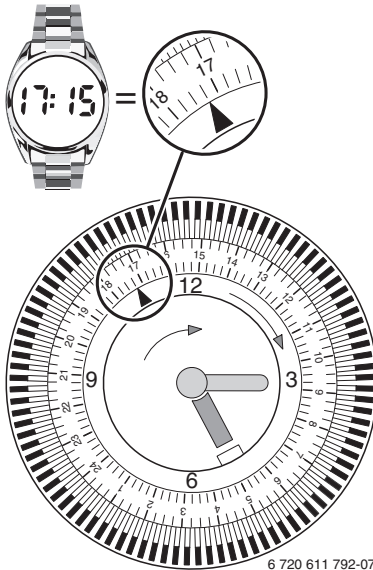

7716 192 036 24 Hour

MT 10

8 716 106 641 GB (04.09) Gm

Safety Instructions

- ▶ These instructions must be observed to ensure proper functioning of the timer.
- ▶ The timer should only be fitted by an approved installer.
- ▶ The timer must not be connected to the 230 V mains supply.

2.5

6 720 611 792-11.1R

3.1

6 720 611 792-07.1R

3.2

on = 

L = **AUTO**
 / 

off = 