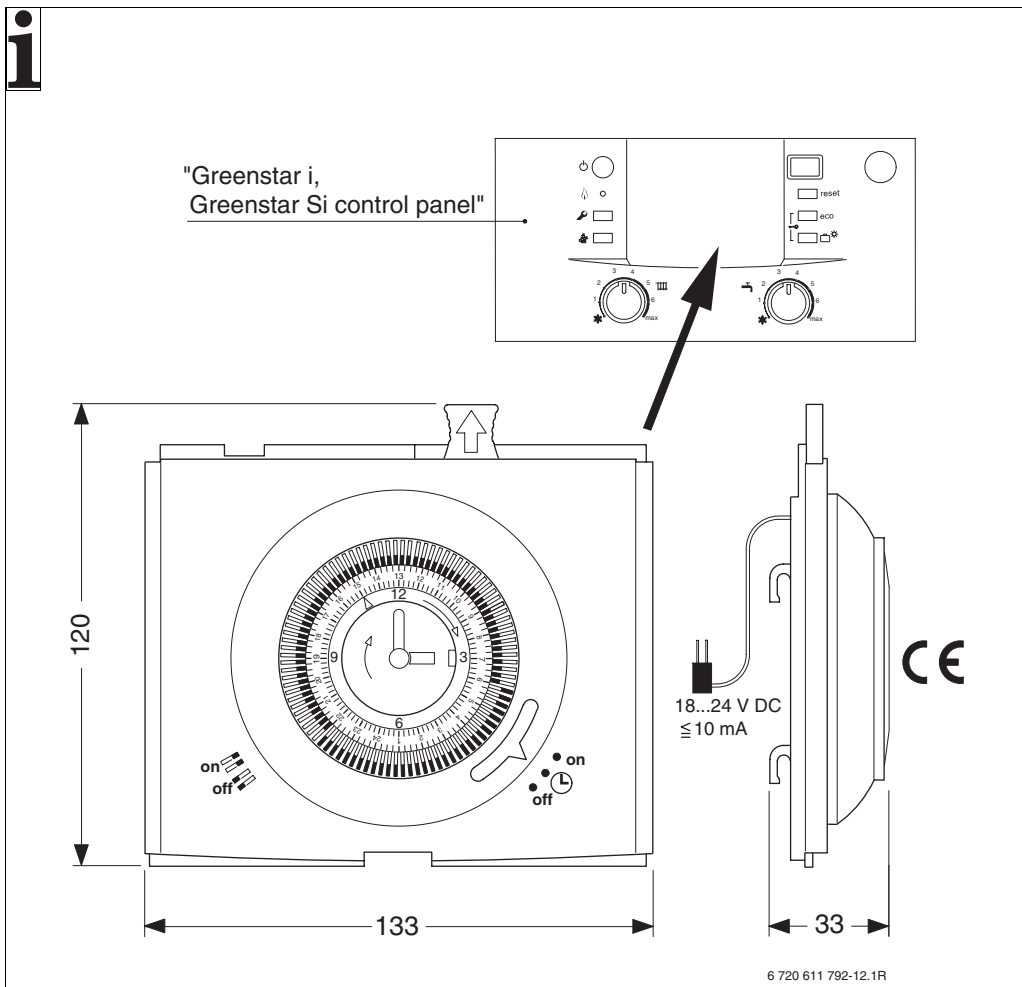

Safety Instructions

- These instructions must be observed to ensure proper functioning of the timer.
- The timer should only be fitted by an approved installer.
- The timer must not be connected to the 230 V mains supply.

CAUTION, ISOLATE MAINS ELECTRICITY SUPPLY BEFORE STARTING ANY WORK AND OBSERVE ALL RELEVANT SAFETY PRECAUTIONS.

1.1