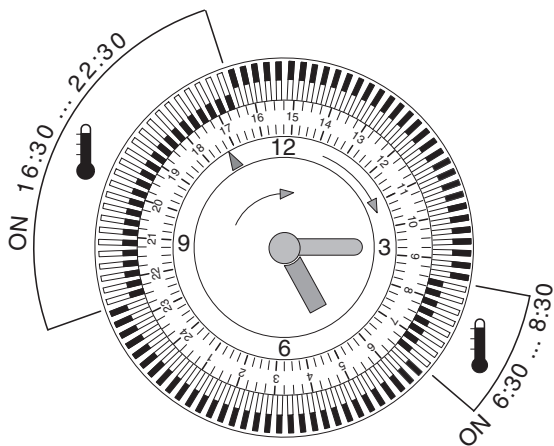

on =

L = **AUTO**
/

off =

6 720 611 792-08.1R

3.3

6 720 611 792-09.1R

3.4